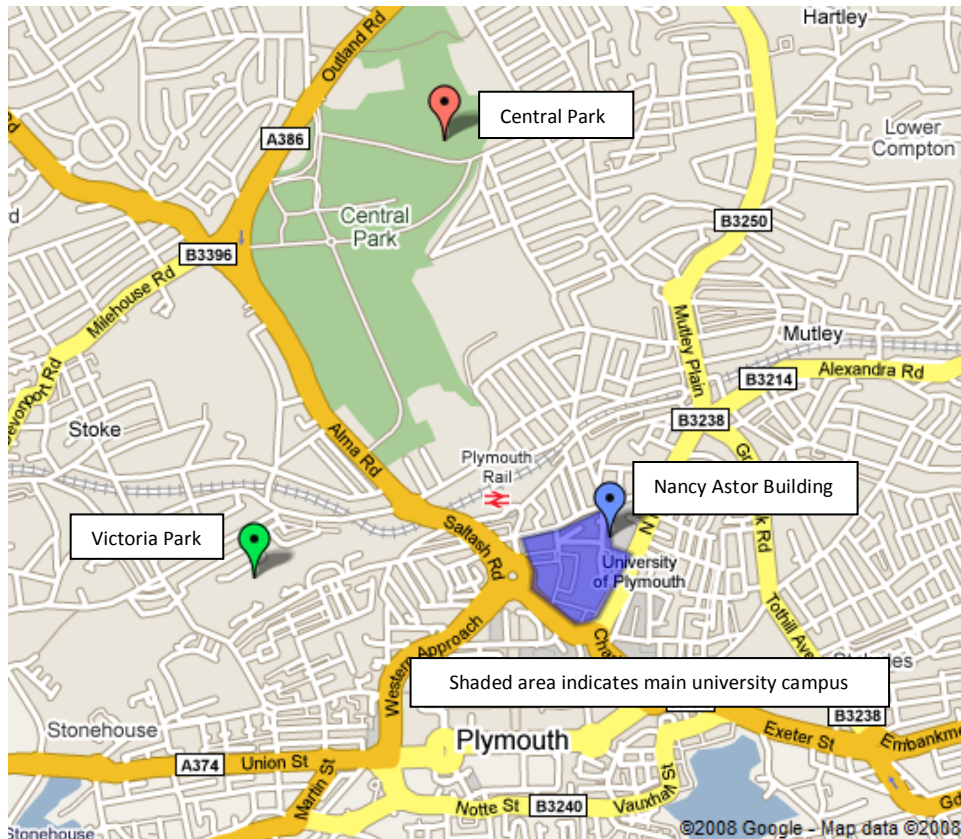

TRAINING SESSIONS

Picnic Ultimate Frisbee Club 2008-2009

Training will be held on the following days at the times and locations stated:

Tuesdays:	17:00 – 19:00	Nancy Astor Building (indoors)
Wednesdays:	14:00 – 16:00	Victoria Park (outdoors)
Sundays:	11:30 – 13:30	Central Park (outdoors)
	14:00 – 16:00	Nancy Astor Building (indoors)